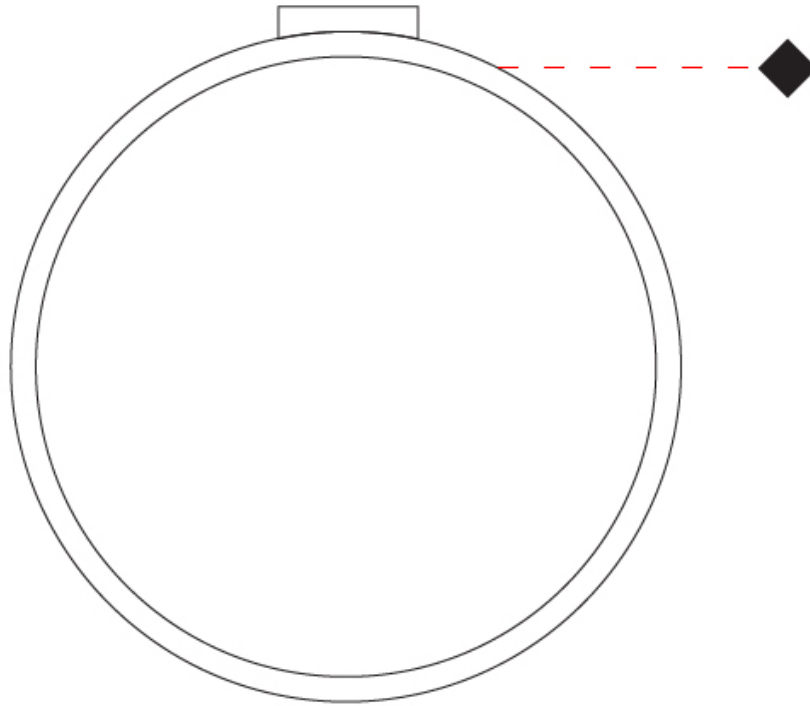

D32005-

PROJECT

TYPE

SPECIFIER

QUANTITY

DATE